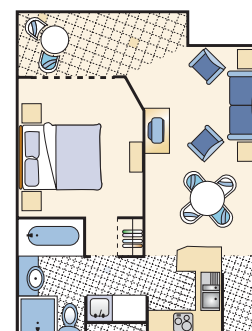

#### Room Features

Rooms feature kitchen facilities (apartments only), tea and coffee making facilities, laundry facilities (apartments only), air conditioning, balcony, bathtub, cable tv, cd player (apartments only), hair dryer, data port, high speed and wireless internet access (fee applies), in-room safe, iron and ironing board, spa bath (apartments only). Disabled friendly rooms available.

#### Bedding Configuration

The Hotel Room features 1 king zip and is approximately 34m<sup>2</sup>.

The One Bedroom Suite features 1 king bed and sofa bed and is approximately 65m<sup>2</sup>.

The Two Bedroom Suite features 1 king zip, 1 king bed and 1 sofa bed and is approximately 100m<sup>2</sup>.

#### Floor Plans

Floor plans are indicative only and may vary per apartment.

Floor plan shown is the One Bedroom Suite.